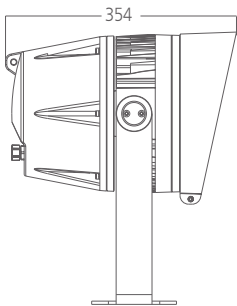

Flood light SARGA

DMX
512

RDM

IP67
OUTDOOR RATED

white grey black

356 191
LED Power 170 W ColourTemp RGB Luminous 5100 lm

LIGHT DISTRIBUTION

12° (5°-25°-45°)

356 192
LED Power 170 W ColourTemp RGBW Luminous 4426 lm

12° (5°-25°-45°)