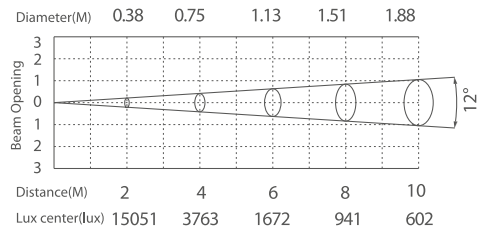

Flood light SARGA

DMX
512

RDM

IP67
OUTDOOR RATED

white grey black

356 191
LED Power 170 W ColourTemp RGB Luminous 5100 lm

LIGHT DISTRIBUTION

12° (5°-25°-45°)

356 192
LED Power 170 W ColourTemp RGBW Luminous 4426 lm

12° (5°-25°-45°)