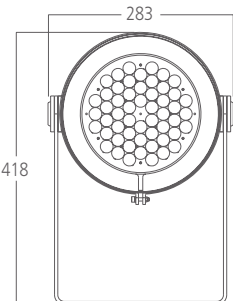

Flood light SARGA

DMX
512

RDM

IP67
OUTDOOR RATED

white grey black

356 191
LED Power 170 W ColourTemp RGB Luminous 5100 lm

LIGHT DISTRIBUTION

12° (5°-25°-45°)

356 192
LED Power 170 W ColourTemp RGBW Luminous 4426 lm

12° (5°-25°-45°)